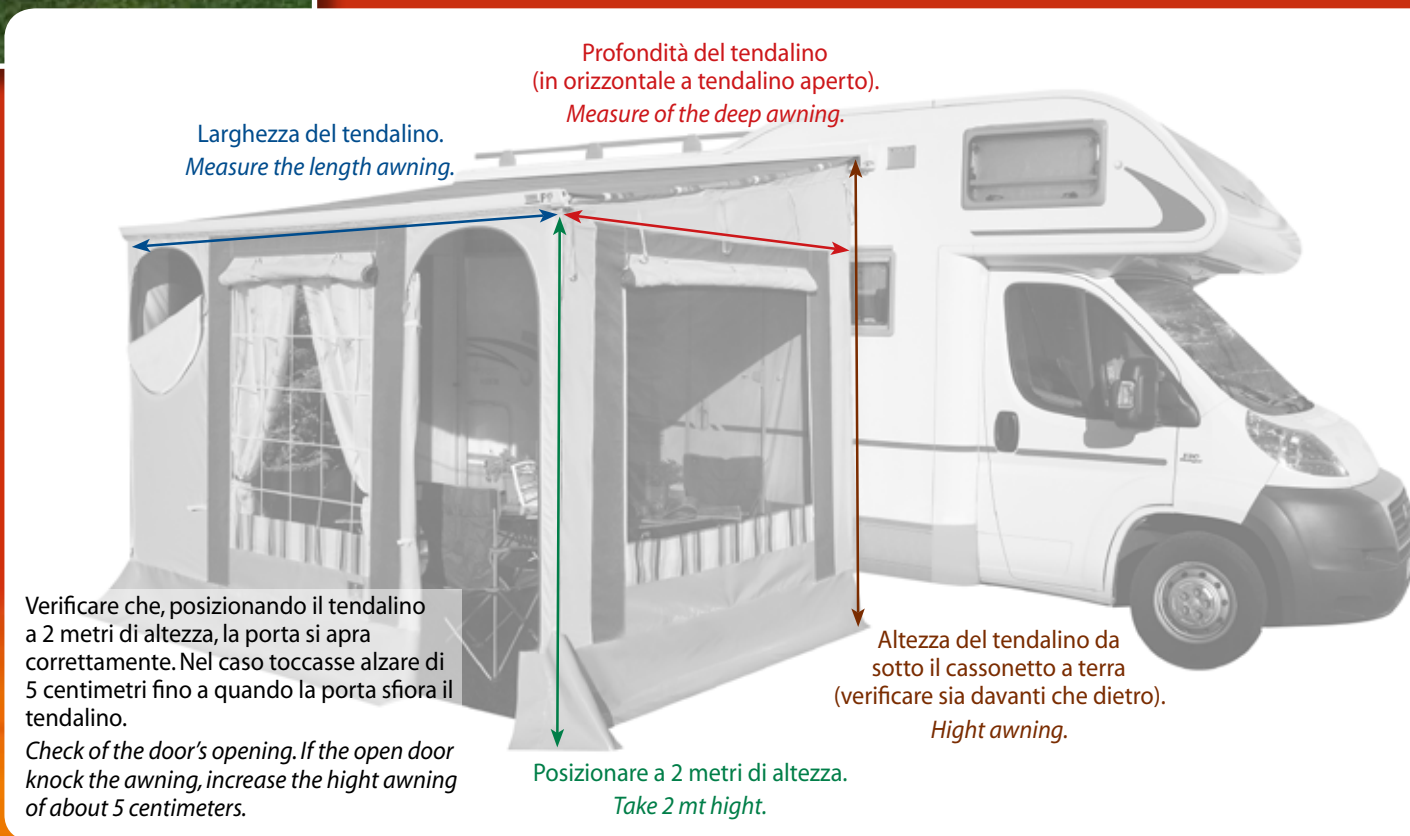

A richiesta:

- Profondità speciali
- Disponibile in tutti i colori della nostra gamma